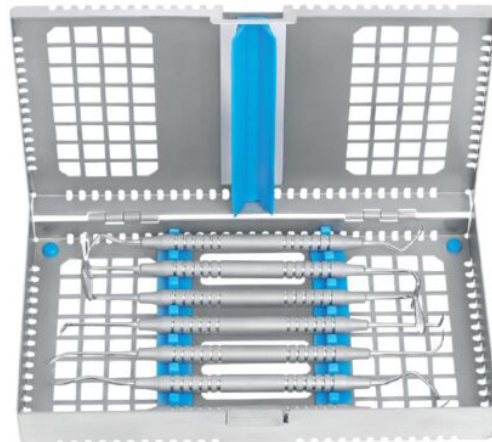

# Creative Industries

[www.creativeinds.com](http://www.creativeinds.com)

01 Implant Kit

04 Mead Interchangeable

06 Implantology Instruments

**Positioning Guide Kit**  
CI-104

**Sinus Lift Kit Set Of (07 Pcs)**  
CI-105