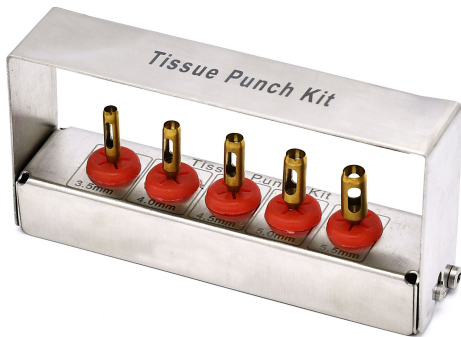

# Creative Industries

[www.creativeinds.com](http://www.creativeinds.com)

01 Implant Kit

04 Mead Interchangeable

06 Implantology Instruments

**Positioning Guide Kit**  
CI-104

**Sinus Lift Kit Set Of (07 Pcs)**  
CI-105

**Brushing Kit Of (05 Pcs)**  
CI-106  
Bone Expander Kit

**Tissue Punch Kit**  
CI-107

**Sinus Elevation Internal Kit (11 Pieces)**  
CI-109

**Sinus Elevation Internal Kit (5 Pieces)**  
CI-108  
17cm

**Burs Kit With Blue Color**  
**CI-110**